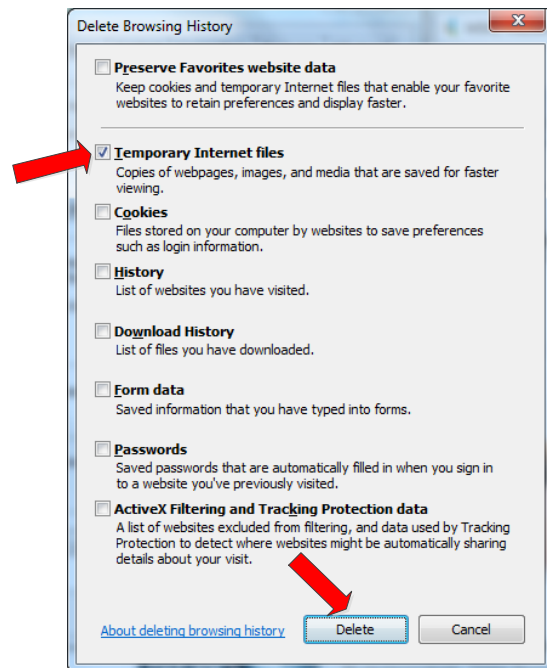

Delete Internet Explorer Cache

Deutsche Forschungsgemeinschaft

For subject-related inquiries please contact
Tel.: +49 228 885-1 / e-Mail: postmaster@dfg.de
If you encounter technical problems please contact our hotline:
Tel.: +49 228 885-2900 / e-Mail: elan-helpdesk@dfg.de