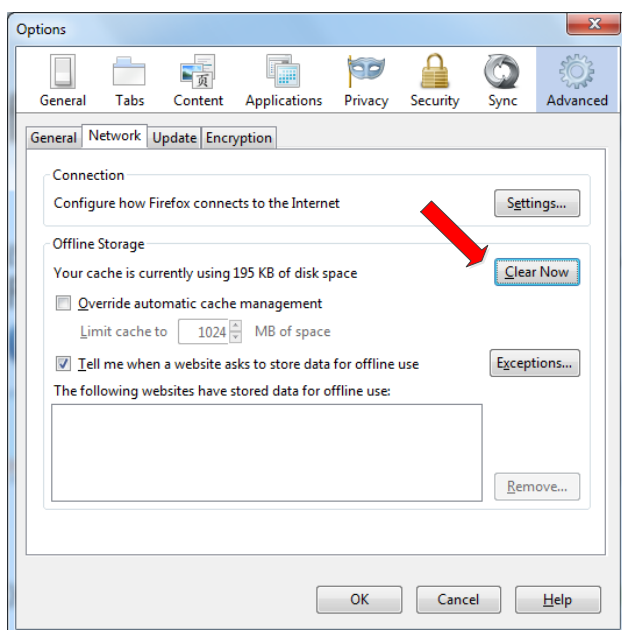

Delete Mozilla Cache

Deutsche Forschungsgemeinschaft

For subject-related inquiries please contact
Tel.: +49 228 885-1 / e-Mail: postmaster@dfg.de
If you encounter technical problems please contact our hotline:
Tel.: +49 228 885-2900 / e-Mail: elan-helpdesk@dfg.de